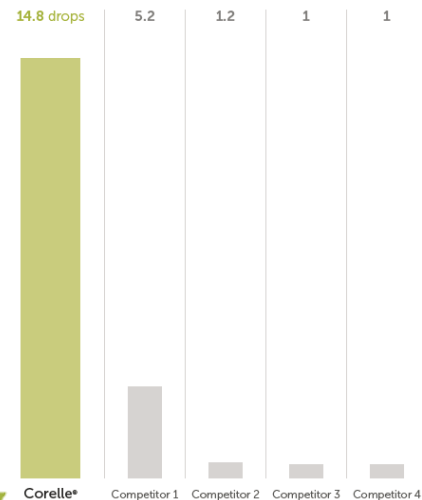

AVERAGE NUMBER OF DROPS BEFORE PLATE BREAKS*